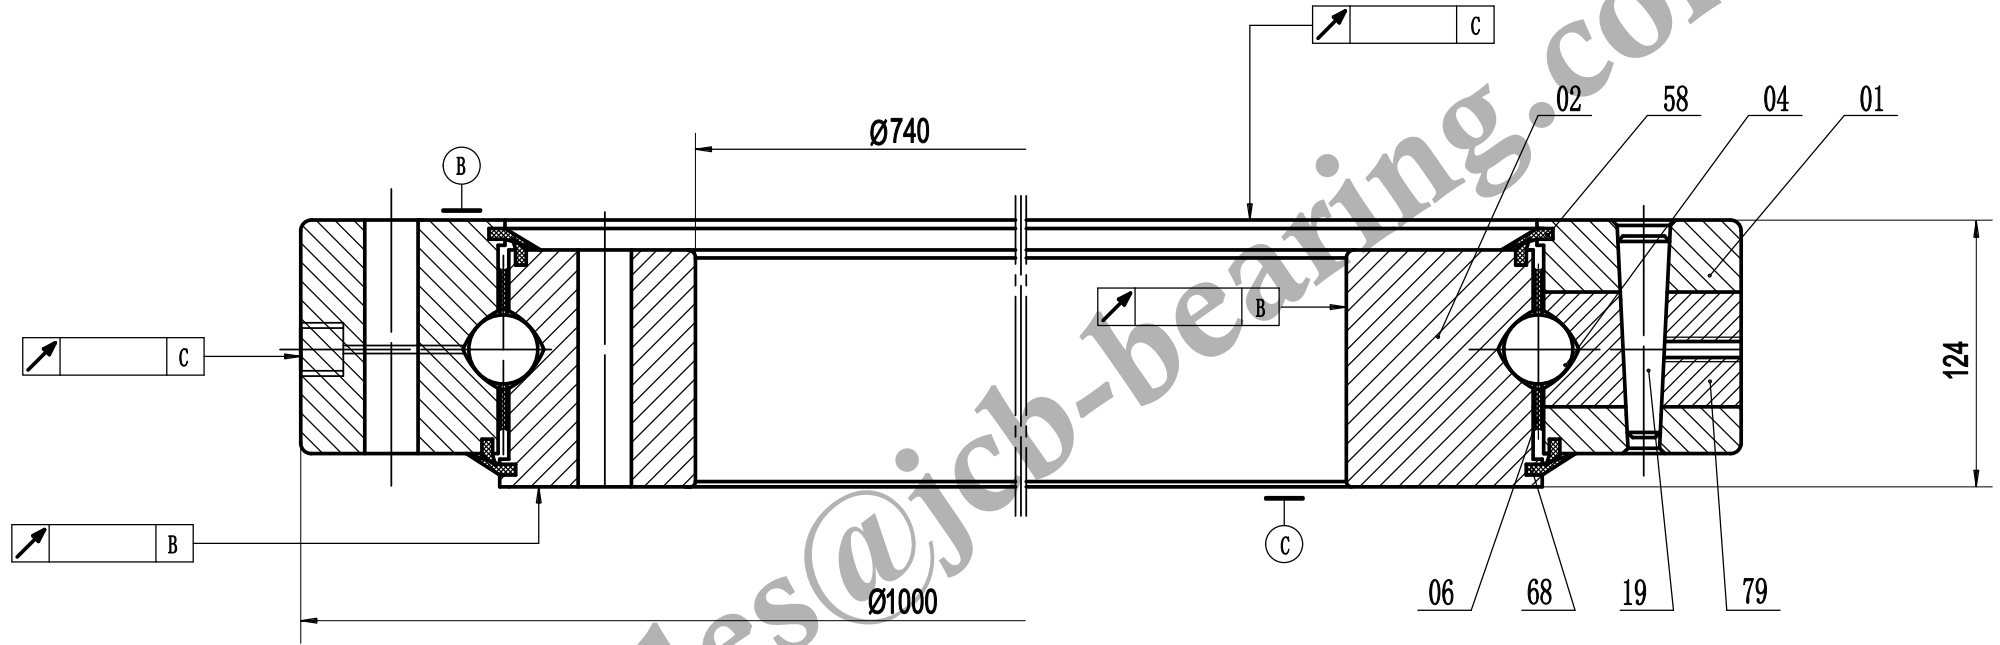

A-A

Remark:

1. Luoyang JCB Bearing Technology Co., Ltd is a technical Inc, specialize in designing and manufacturin slewing ring bearing, we can design and manufactur all kinds of slewing bearing according to client's requirement.

2. This drawing is reference for user, if you need formal drawing, please contact wth us sales@jcb-bearing.com, the official drawing will be submitted after order confirmation.

Contact information

Company Address : No. 285, Fenghua road, Luoyang, Henan, China.

Single row ball slewing bearings	VU. 10.0875 V	
		Weight(kg)
		291
Luoyang JCB Bearing Technology Co., Ltd		