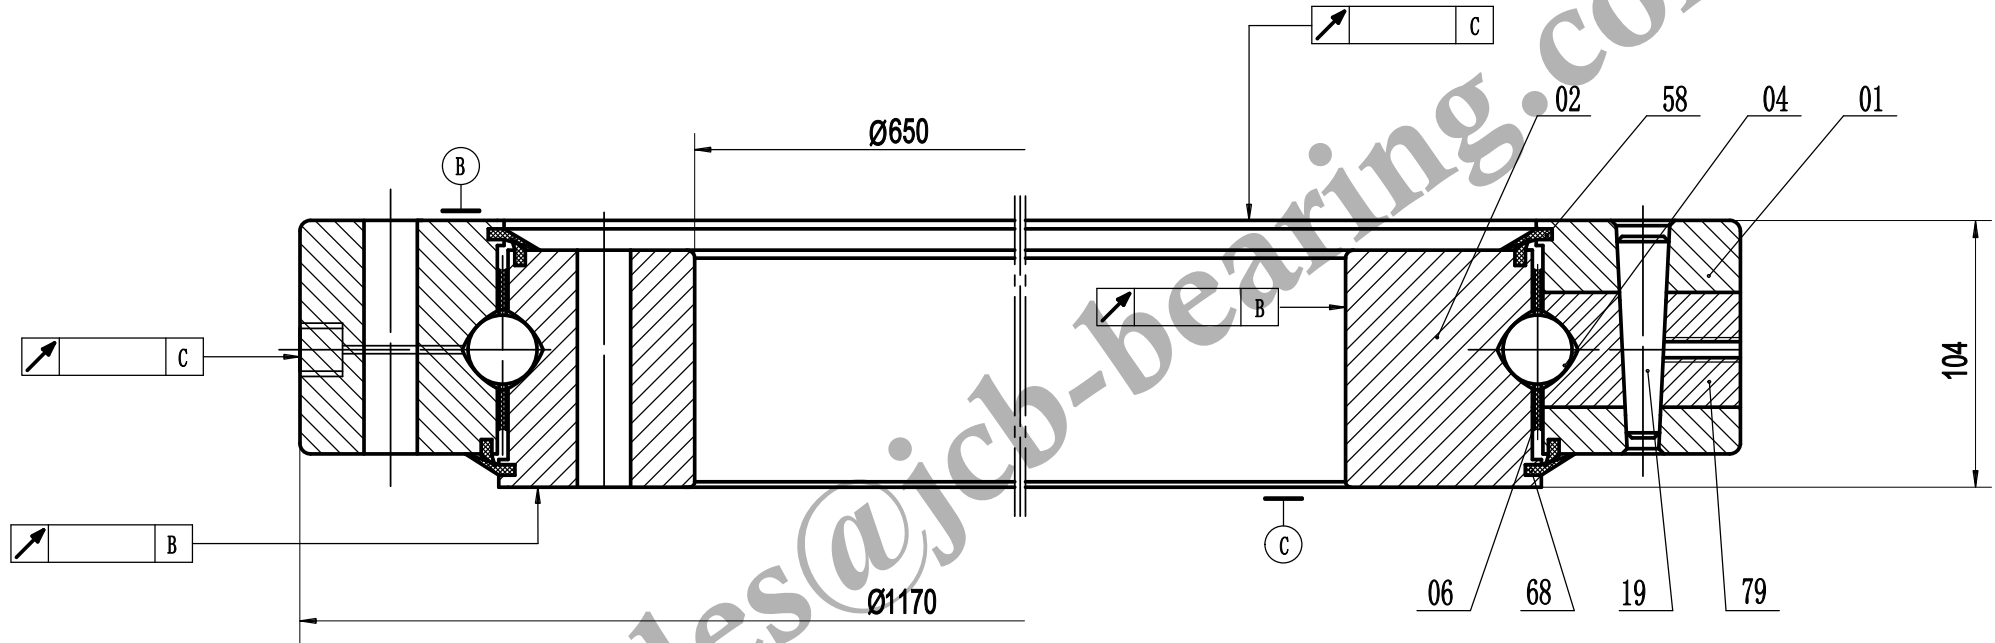

A-A

Remark:

1. Luoyang JCB Bearing Technology Co., Ltd is a technical Inc, specialize in designing and manufacturin slewing ring bearing, we can design and manufactur all kinds of slewing bearing according to client's requirement.

2. This drawing is reference for user, if you need formal drawing, please contact wth us sales@jcb-bearing.com, the official drawing will be submitted after order confirmation.

Contact information

Company Address : No. 285, Fenghua road, Luoyang, Henan, China.

Single row ball slewing bearings	VU. 10. 0870 TN	
		Weight(kg)
		404
Luoyang JCB Bearing Technology Co., Ltd		