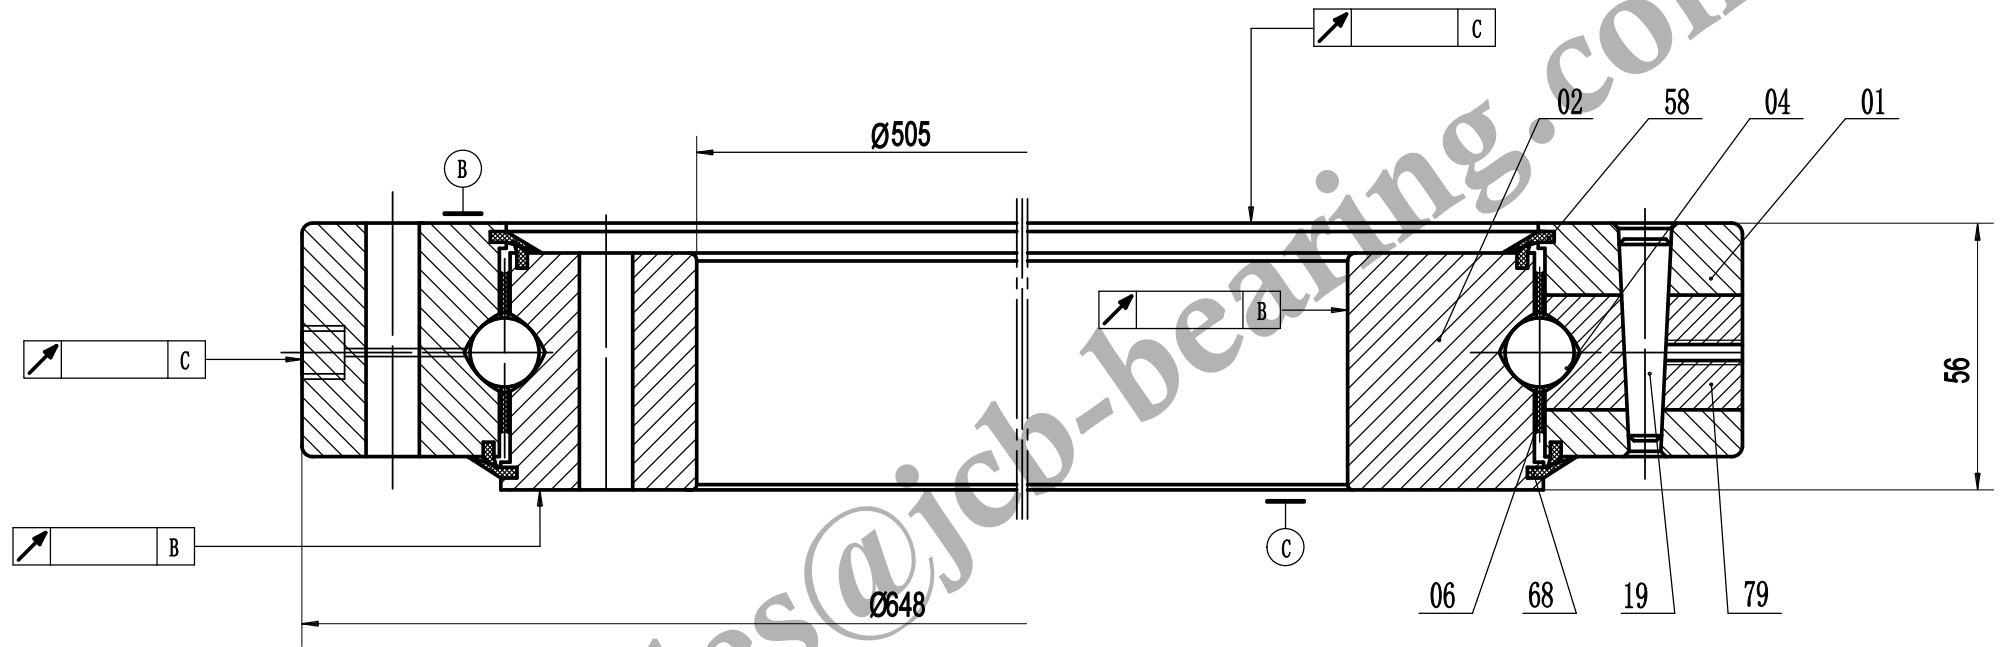

A-A

Remark:

1. Luoyang JCB Bearing Technology Co., Ltd is a technical Inc, specialize in designing and manufacturin slewing ring bearing, we can design and manufactur all kinds of slewing bearing according to client's requirement.

2. This drawing is reference for user, if you need formal drawing, please contact wth us sales@jcb-bearing.com, the official drawing will be submitted after order confirmation.

Contact information

Company Address : No. 285, Fenghua road, Luoyang, Henan, China.

Postal code : 471000

Phone : 86-379-68611678 Fax : 86-379-68611679

E-mail: sales@jcb-bearing.com

Reserved E-mail: sales@slewing-ring-bearings.com

Website: www. jcb-bearing.com

www. slewing-ring-bearings.com

Single row ball slewing bearings	VU. 10. 0544 AV	
		Weight(kg)
		31.0
Luoyang JCB Bearing Technology Co., Ltd