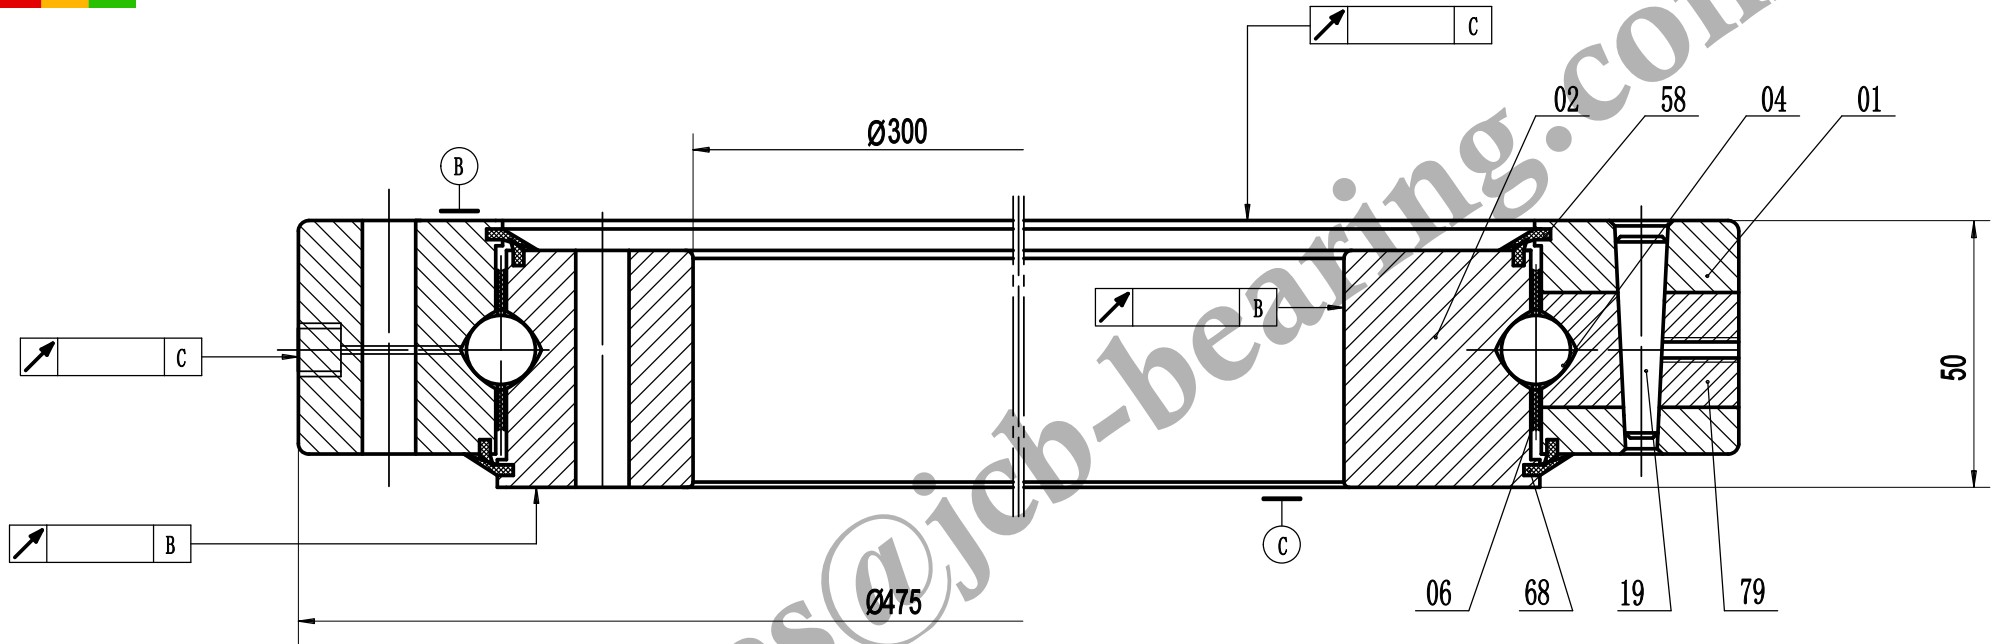

A-A

Remark:

1. Luoyang JCB Bearing Technology Co., Ltd is a technical Inc, specialize in designing and manufacturin slewing ring bearing, we can design and manufactur all kinds of slewing bearing according to client's requirement.

2. This drawing is reference for user, if you need formal drawing, please contact wth us sales@jcb-bearing.com, the official drawing will be submitted after order confirmation.

Contact information

Company Address : No. 285, Fenghua road, Luoyang, Henan, China.

Postal code : 471000

Phone : 86-379-68611678 Fax : 86-379-68611679

E-mail: sales@jcb-bearing.com

Reserved E-mail: sales@slewing-ring-bearings.com

Website: www.jcb-bearing.com

www.slewing-ring-bearings.com

Single row ball slewing bearings	VU. 10. 0387 V	
		Weight(kg)
		29.7
Luoyang JCB Bearing Technology Co., Ltd		