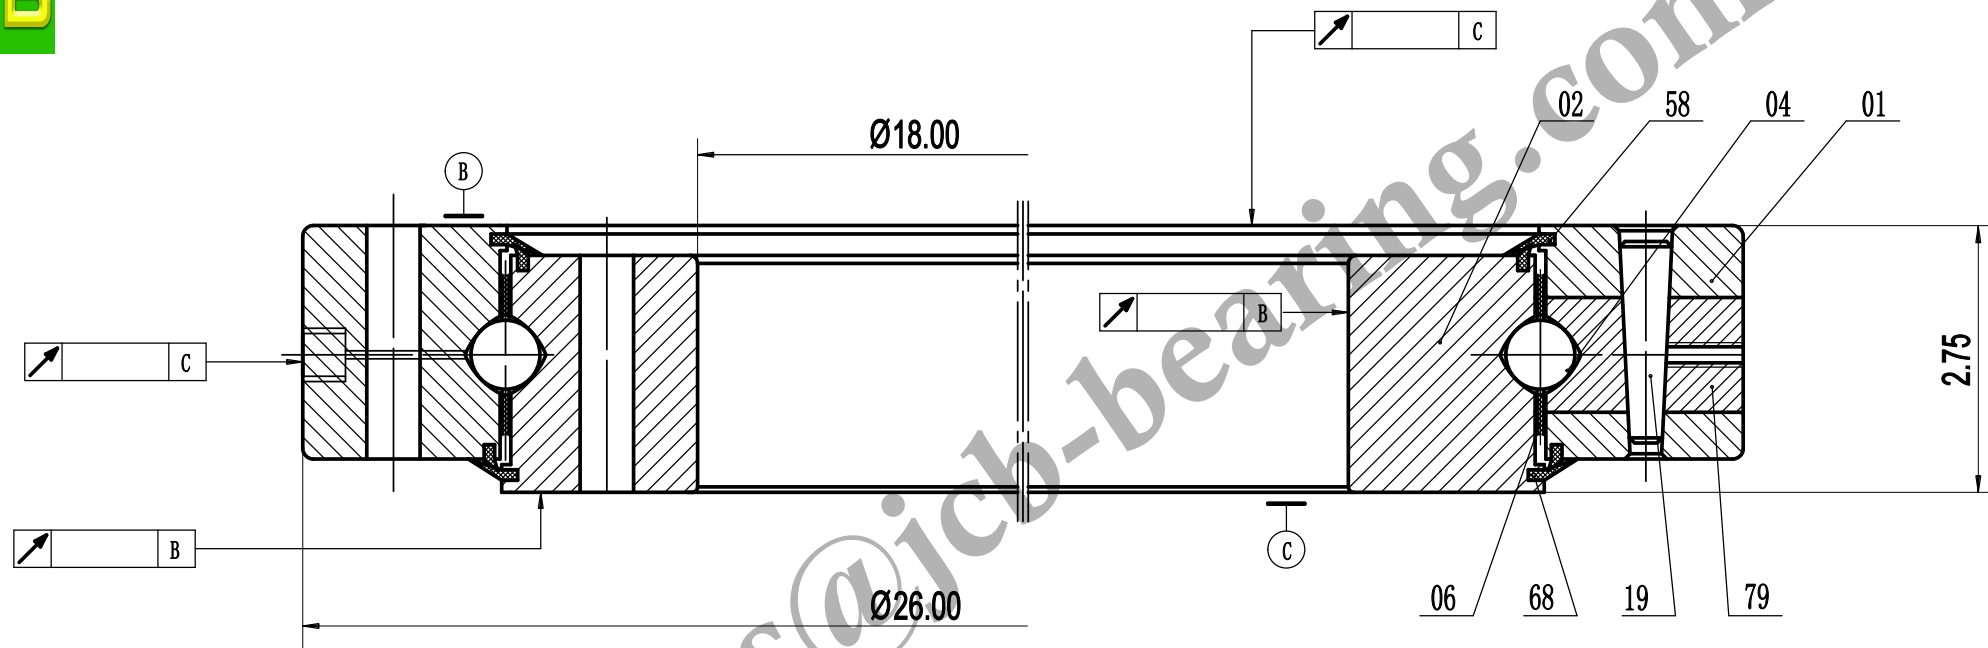

A-A

Remark:

1. Luoyang JCB Bearing Technology Co., Ltd is a technical Inc, specialize in designing and manufacturing slewing ring bearing, we can design and manufacture all kinds of slewing bearing according to client's requirement.
2. This drawing is reference for user, if you need formal drawing, please contact with us sales@jcb-bearing.com, the official drawing will be submitted after order confirmation.

Contact information

Company Address : No. 285, Fenghua road, Luoyang, Henan, China.  
 Postal code : 471000  
 Phone : 86-379-68611678 Fax : 86-379-68611679  
 E-mail: sales@jcb-bearing.com  
 Reserved E-mail: sales@slewing-ring-bearings.com  
 Website: www.jcb-bearing.com  
 www.slewing-ring-bearings.com

<b>Series 3000</b>	<b>A8-22P11</b>		
	<small>weight (lbs)</small>		
	170		
	Luoyang JCB Bearing Technology Co., Ltd		