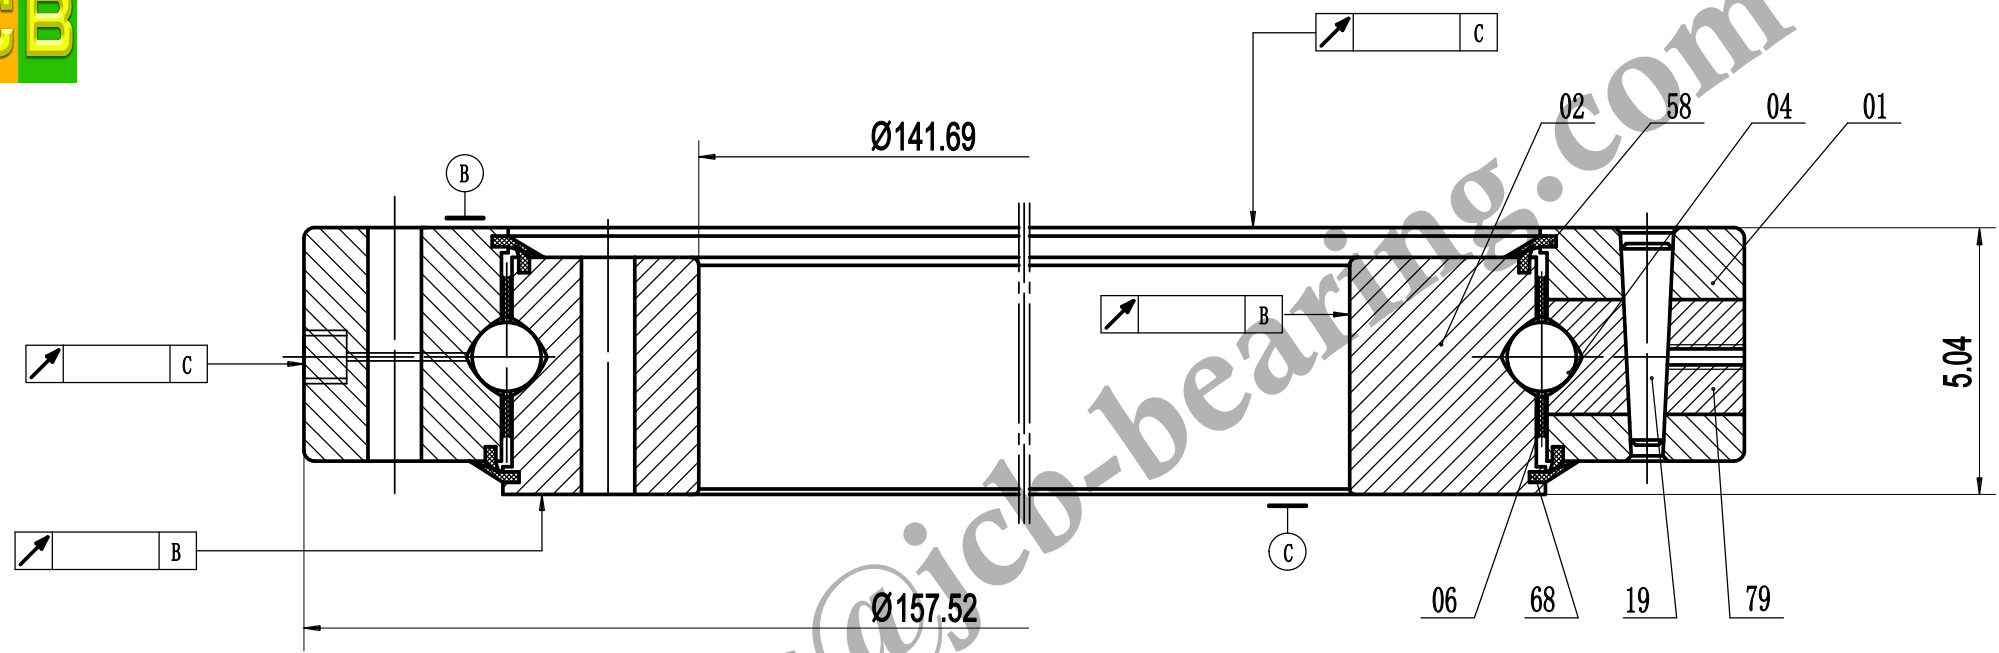

A-A

Remark:

1. Luoyang JCB Bearing Technology Co., Ltd is a technical Inc, specialize in designing and manufacturing slewing ring bearing, we can design and manufacture all kinds of slewing bearing according to client's requirement.
2. This drawing is reference for user, if you need formal drawing, please contact with us sales@jcb-bearing.com, the official drawing will be submitted after order confirmation.

Contact information

Company Address : No. 285, Fenghua road, Luoyang, Henan, China.
 Postal code : 471000
 Phone : 86-379-68611678 Fax : 86-379-68611679
 E-mail: sales@jcb-bearing.com
 Reserved E-mail: sales@slewing-ring-bearings.com
 Website: www.jcb-bearing.com
 www.slewing-ring-bearings.com

Series 3000	A19-150P1	
	<small>weight (lbs)</small>	
	4295	
	Luoyang JCB Bearing Technology Co., Ltd	