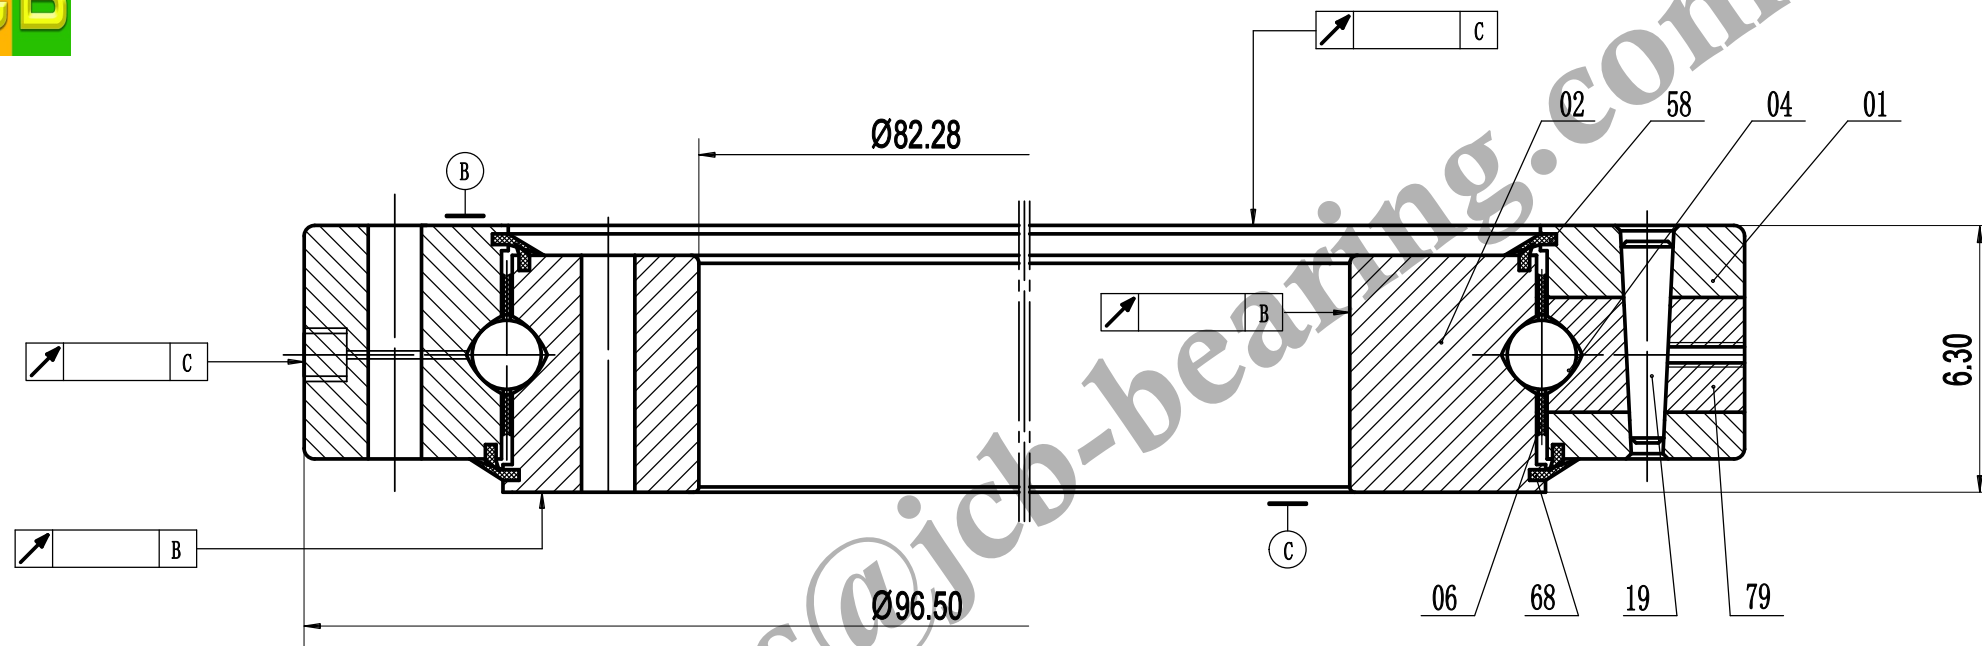

A-A

Remark:

1. Luoyang JCB Bearing Technology Co., Ltd is a technical Inc, specialize in designing and manufacturing slewing ring bearing, we can design and manufacture all kinds of slewing bearing according to client's requirement.
2. This drawing is reference for user, if you need formal drawing, please contact with us sales@jcb-bearing.com, the official drawing will be submitted after order confirmation.

Contact information

Company Address : No. 285, Fenghua road, Luoyang, Henan, China.

Postal code : 471000

Phone : 86-379-68611678 Fax : 86-379-68611679

E-mail: sales@jcb-bearing.com

Reserved E-mail: sales@slewing-ring-bearings.com

Website: www.jcb-bearing.com

www.slewing-ring-bearings.com

Series 3000	A18-89P1		
	<small>weight (lbs)</small>		
		2623	
	Luoyang JCB Bearing Technology Co., Ltd		